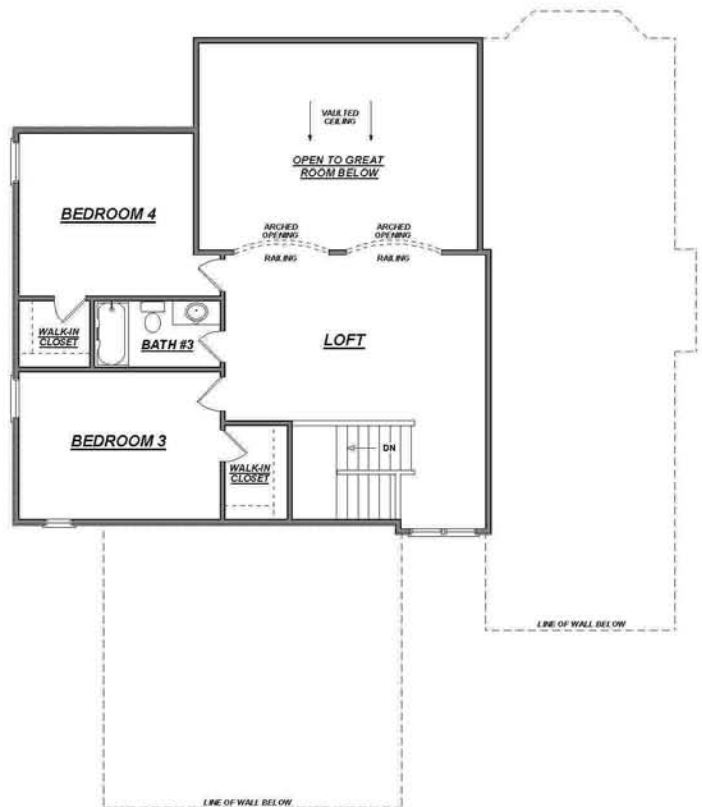

Camelot Woods Copley, Ohio

Schlabach Homes, Inc.

Accountability • Honesty • Dependability

11121 Geib Ave.
Hartville, Ohio 44632
Ph: (330)-877-3532
Roy@schlabachhomes.com

TWO STORY OPTION

MAIN LEVEL
1797 Sq. Ft.

OPTIONAL
UPPER LEVEL
846 Sq. Ft.