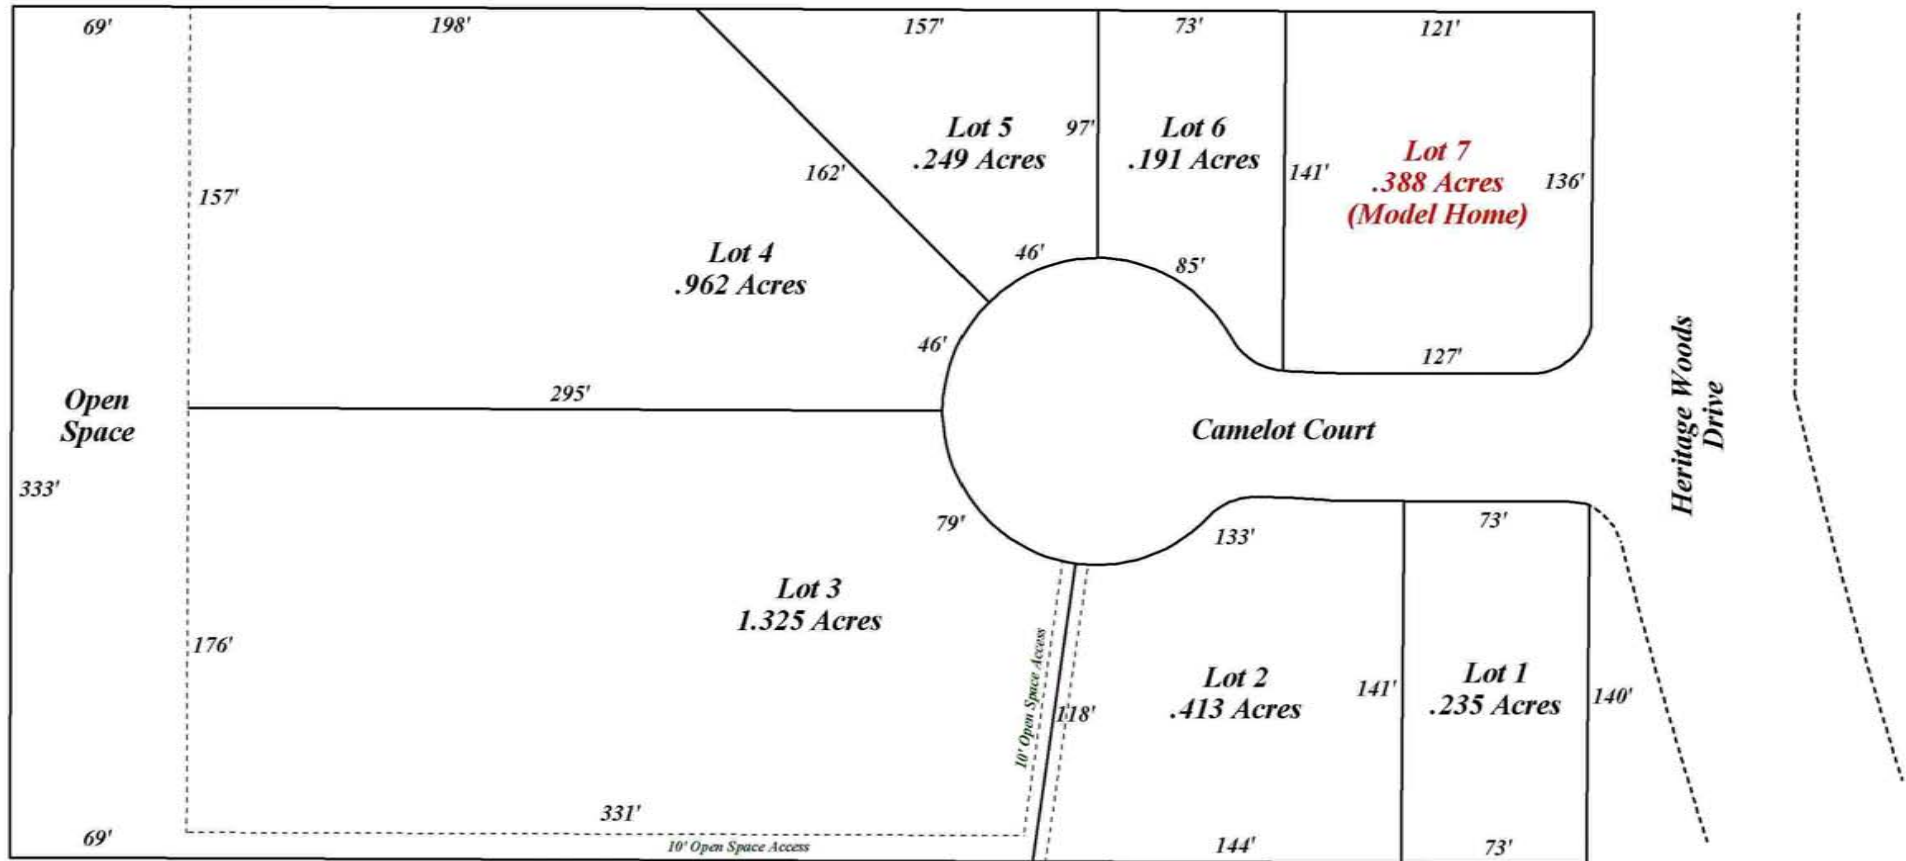

Site Layout

Please note: This layout is for informational purposes only.
All lot dimensions and areas are approximate.